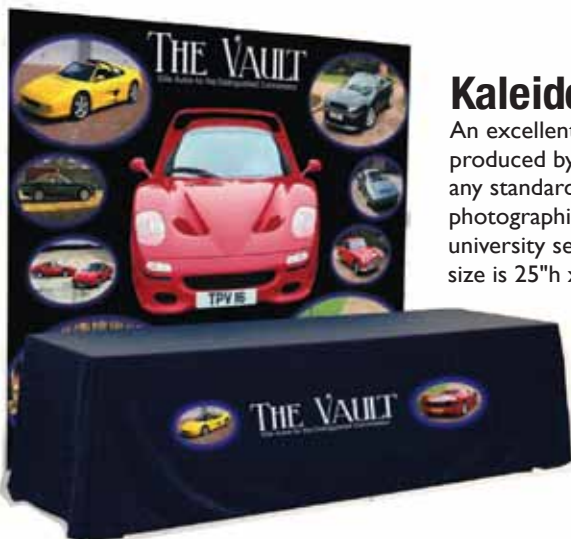

Kaleidoscope Logo Applique Table Throws

An excellent, low cost alternative, Kaleidoscope logo appliques are produced by creating a dye sublimation image which is profile cut and permanently adhered to any standard color twill fabric with an industrial fabric adhesive. This is a great solution for photographic images, color gradations, or images with complex detail, such as government or university seals, corporate logos or any photographic image with defined edges. Maximum logo size is 25" h x 45" w.