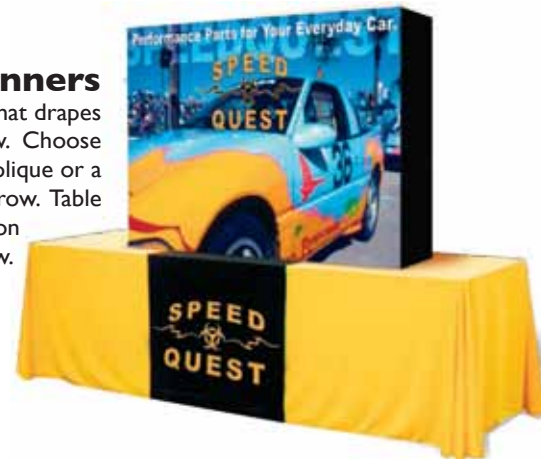

Kaleidoscope Logo Applique Table Throws

An excellent, low cost alternative, Kaleidoscope logo appliques are produced by creating a dye sublimation image which is profile cut and permanently adhered to any standard color twill fabric with an industrial fabric adhesive. This is a great solution for photographic images, color gradations, or images with complex detail, such as government or university seals, corporate logos or any photographic image with defined edges. Maximum logo size is 25" h x 45" w.

Table Runners

One piece of any standard color fabric that drapes over a full or economy size blank throw. Choose from Perma Logo, Kaleidoscope Logo Applique or a full Kaleidoscope dye sublimation throw. Table Runners make a great companion to any blank throw.