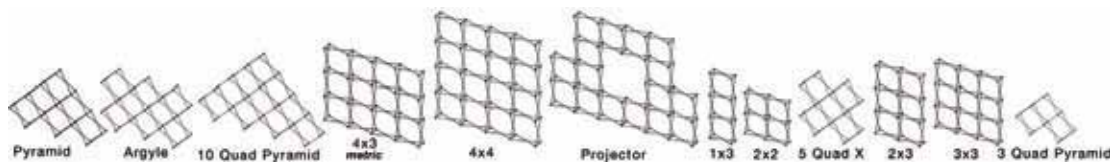

unique / stylish / impactful

- Sets Up Instantly and Completely!
- Lightweight / Ultra Portable
- Infinite Design Potential
- Easy Graphic Change
- Fantastic 3D look
- Black or Silver Frame

* Trademarks & Logos shown in this production are the property of the respected owners thereof; and the owner of this copyright claims no rights in any such mark. Items in this presentation are shown for illustration purposes only.