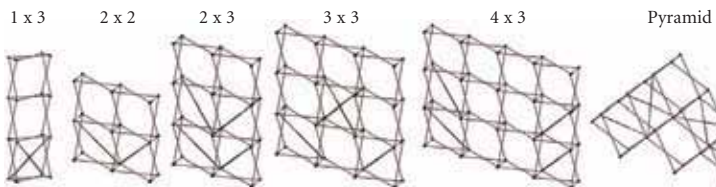

**PORTABLE / STATIONARY
INDOOR / OUTDOOR**

Eye Catching